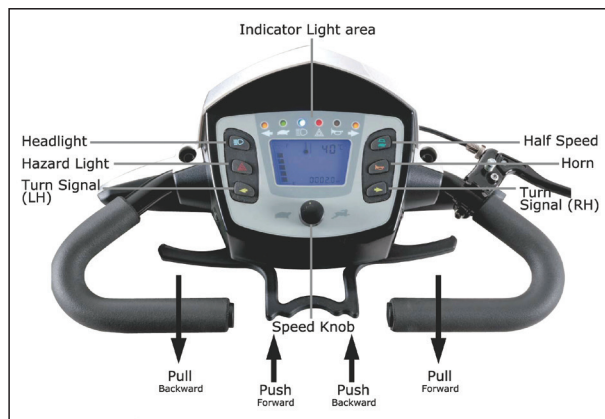

merits

SILVERADO EXTREME S941L

4-Wheel Full Suspension Electric Scooter

Enhancing Life Through Mobility.

Contact your Territory Sales Manager or email us at sales@meritsusa.com

Features

- Travels up to 9.5 mph and can go up to 55 miles on a single charge!
- Sporty streamline design.
- Full suspension system with shock absorbers deliver a smooth and comfortable ride.
- Modern LED lighting system delivers a brilliant light with less power consumption.
- Digital LCD dashboard display: time display, battery gauge, temperature, maintenance messages, speed display, and odometer.
- Extra storage space beneath tiller.
- Automatic safety turning half speed control by sensor.

Accessories

- USB charger
- Oxygen tank holder
- Cup holder & mount

Options

- Therafin positioning products
- Proform headrest with EZ-Clamp bracket

LCD Dashboard Display

LED Headlights & Taillights

Specifications

Product#	S941L
Weight Capacity	450 lbs.
Drivetrain	RWD
Seat Width	20"
Seat Depth	18"
Backrest Height	25"
Seat-to-Floor Height	19"
Seat-to-Ground Height	26.4
Overall Length	61"
Overall Width	29"
Overall Height	57.3"
Turning Radius	82.7"
Ground Clearance	5.1"
Weight of Heaviest Piece	185 lbs.
Total Weight	387 lbs.
Max Speed	9.5 mph
Battery Size (2 required)	100Ah, 12V, Group 27 AGM
Range Per Charge	up to 55 mi.
Motor	DC 24V, 650W
Controller	P&G S-Drive 120A
Charger	8A off-board
Gradient	10°
Wheel Base	45"
Front Wheels	14" Pneumatic Tire
Rear Wheels	16" Pneumatic Tire
Brake	Intelligent, Regenerative, Electromagnetic Brakes.
Color Option	■ Black